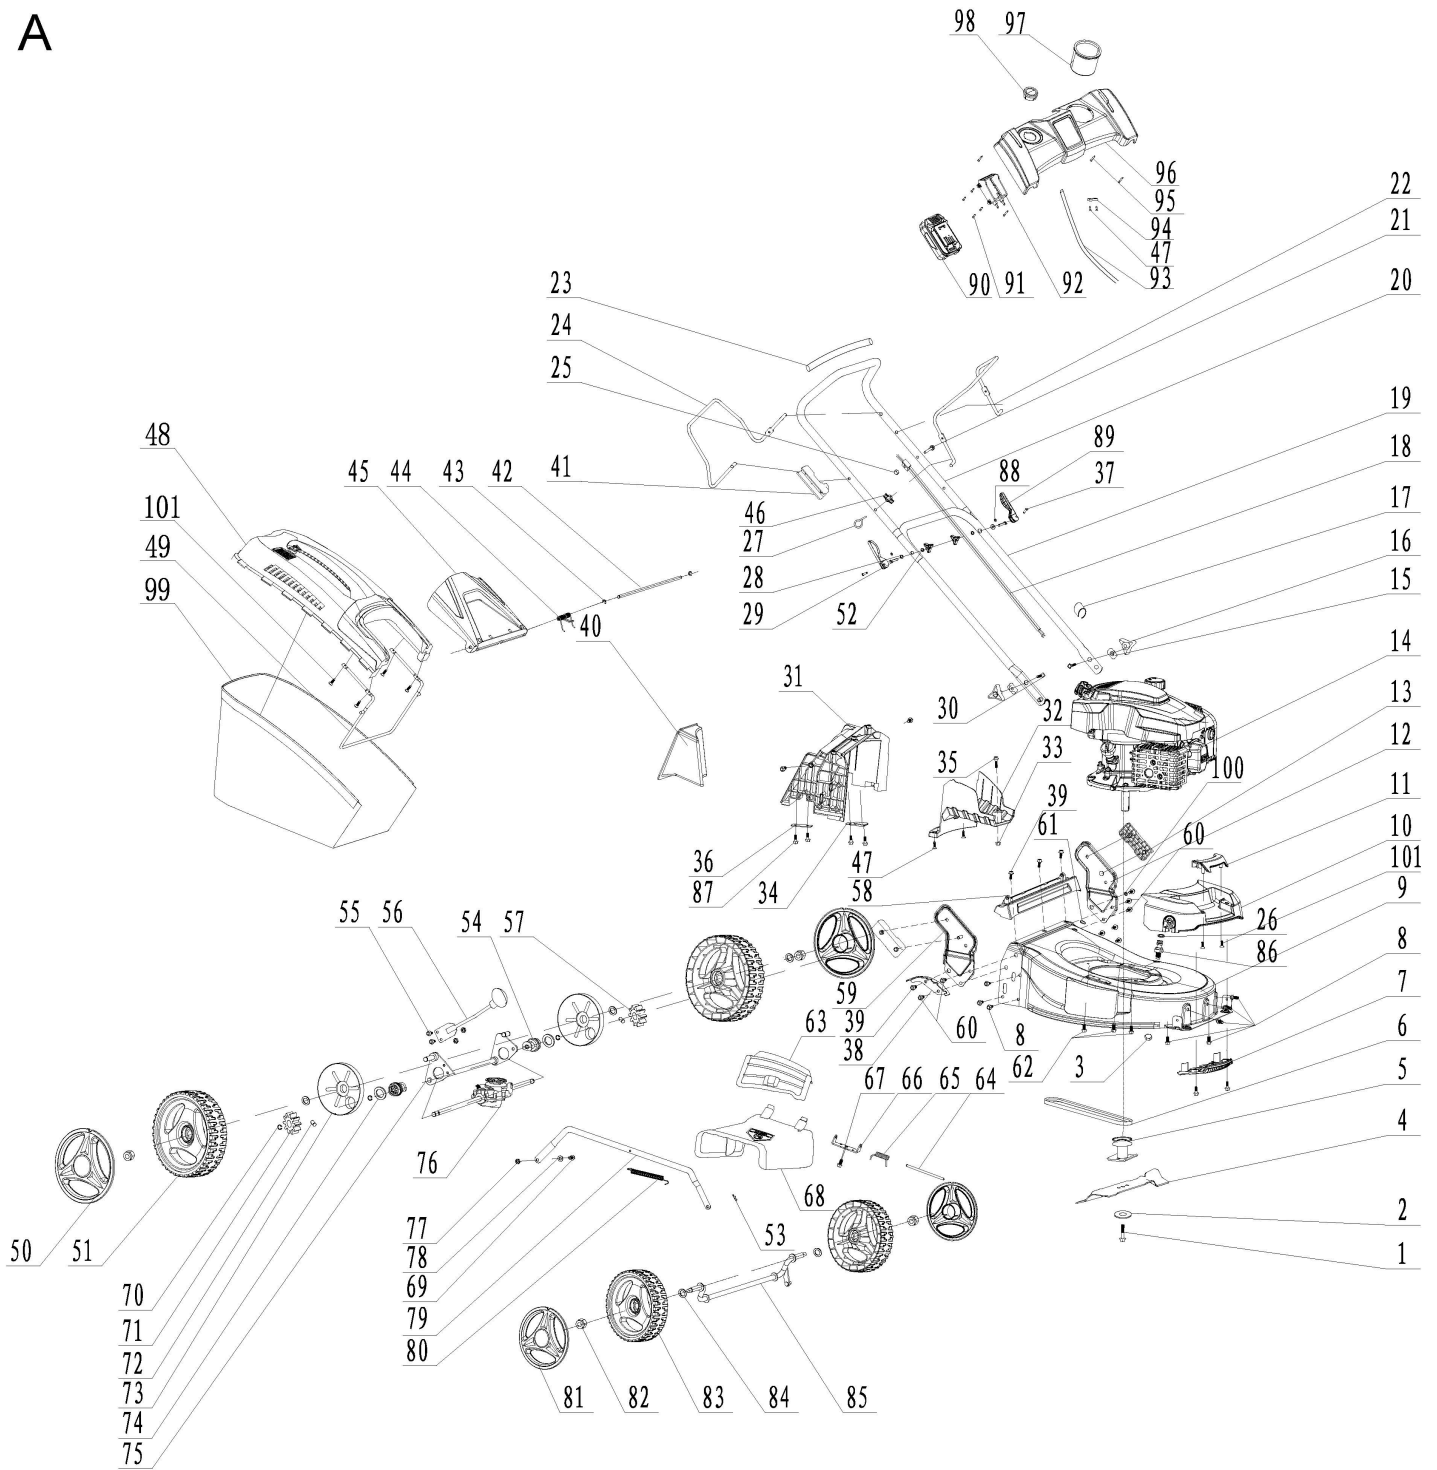

A

B

Main products

Spare part list

59112459974

155065 - 0162 - MS225-53E - new design - halfcatcher - ab 8 - 2022

Spare	Description	additional	Item	Abb.	ConstructStatus
5911240001	Bolt	Part A1	1	A	*
5911410040	flat washer	Ø35 x Ø10.5 x 2.5	2	A	*
5911245021	Nut	M14x1,5	3	A	*
5911240011	hose connection	with O-Ring and ratchet nut with flange M14x1,5	3,26,86	A	*

59112459974

petrol lawnmower
MS225-53E scheppach
(DIY) 7.0 PS

Main products

Spare part list

59112459974

155065 - 0162 - MS225-53E - new design - halfcatcher - ab 8 - 2022

Spare	Description	additional	Item	Abb.	ConstructStatus
7911200642	mowing / mulching blades 530 mm scheppach (DIY)	Blisterpackaging / ab 08 / 2022 verwendbar	4	A	*
5911241093	Messeraufnahme mit Riemenscheibe		5	A	*
5911241094	Belt	Z - 787 (La 800 / Lw 787 / Li 749)	6	A	*
5911259001	Comb grass board		7	A	*
5911268004	screw with flange	Gewinde Li B Ø7,5x17	8	A	*
5911259002	Front decorative cover		10	A	*
5911259003	Front cover handle		11	A	*
5911241095	Left handle support		12	A	*
5911244043	Insulation block		13	A	*
5911250035	Engine	DV224E	14	A	*
5911244045	Washer	Ø 8,4	15	A	*
5911244047	Triangle knob cpl.		15,16,30	A	*
5911244046	Traingle knob	M8	16	A	*
5911238011	Stargrip Screw with clamp complete		16,28,29,37,52,88,8	A	*
5911249011	Cable Clip		17	A	*
5911269002	Clutch and brake cable	Doppelt / Z-Haken beidseitig / Länge 1 = 1400mm / Länge 2 =	18	A	*
5911244049	Lower handle		19	A	*
5911268002	Upper handle with softgrip		20,23	A	*
02799127	Countersunk bolt	M6x35 / DIN 7991	21	A	*
5911244050	Brake lever		22	A	*
3911201001	foam pipe	Ø 21 / 29 x 500	23	A	*
5911269003	Driver lever		24	A	*
02158703	CAP NUT M6 6 1587 VZ	M6	25	A	*
3911201007	rope guide with nut	M6 x 22	27,46	A	*
5911244052	Bolt	M8x38	30	A	*